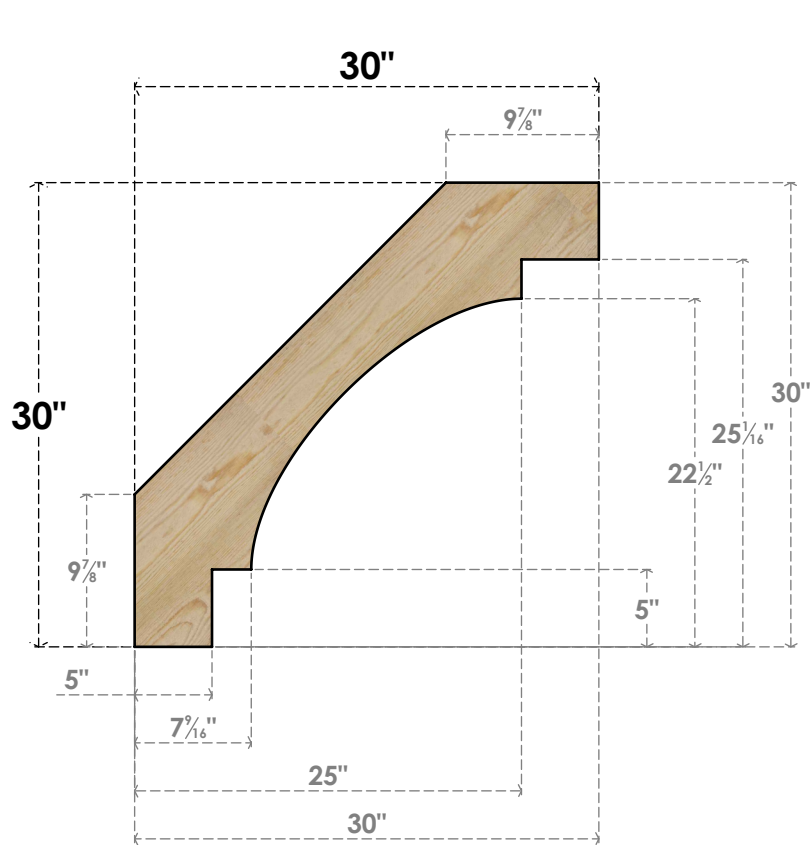

BRC06X30X30MRC00RDF

6"W X 30"D X 30"H MERCED ROUGH SAWN BRACE, DOUGLAS FIR

SIDE

FRONT

EKENA MILLWORK
 2300 WEST MAIN ST.
 CLARKSVILLE, TX 75426
 TOLL FREE: 866-607-0453
 WWW.EKENAMILLWORK.COM

NOTES

1. INSTALLATION TO BE COMPLETED IN ACCORDANCE WITH MANUFACTURER'S SPECIFICATIONS.
2. DRAWING MAY NOT BE TO SCALE
3. THIS DRAWING IS INTENDED FOR DESIGN AND PLANNING PURPOSES ONLY.
4. ALL INFORMATION CONTAINED HEREIN WAS CURRENT AT THE TIME OF DEVELOPMENT BUT MUST BE REVIEWED AND APPROVED BY THE PRODUCT MANUFACTURER TO BE CONSIDERED ACCURATE.
5. PRODUCTS ARE NOT KILN DRIED. THIS ITEM IS UNIQUE AND WILL CONTAIN THE NATURAL VARIATIONS THAT THE WOOD SPECIES OFFERS. THIS MAY RESULT IN VARIATIONS UP TO 1/4"