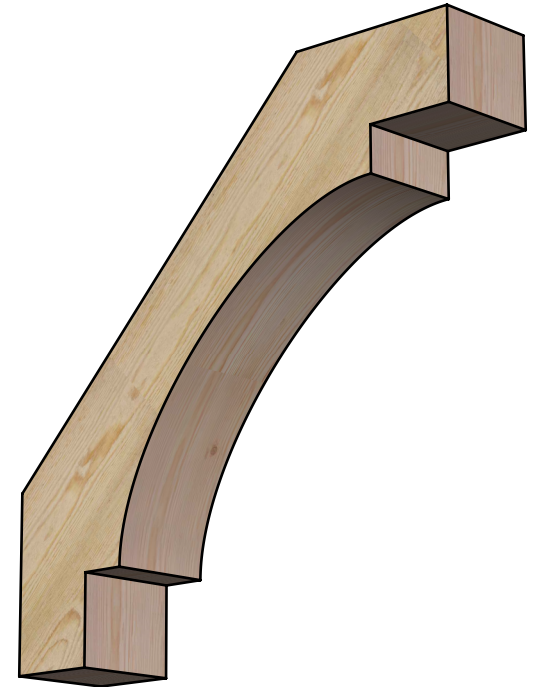

BRC06X30X30MRC00RDF

6"W X 30"D X 30"H MERCED ROUGH SAWN BRACE, DOUGLAS FIR

SIDE

FRONT

EKENA MILLWORK
 2300 WEST MAIN ST.
 CLARKSVILLE, TX 75426
 TOLL FREE: 866-607-0453
 WWW.EKENAMILLWORK.COM

NOTES

1. INSTALLATION TO BE COMPLETED IN ACCORDANCE WITH MANUFACTURER'S SPECIFICATIONS.
2. DRAWING MAY NOT BE TO SCALE
3. THIS DRAWING IS INTENDED FOR DESIGN AND PLANNING PURPOSES ONLY.
4. ALL INFORMATION CONTAINED HEREIN WAS CURRENT AT THE TIME OF DEVELOPMENT BUT MUST BE REVIEWED AND APPROVED BY THE PRODUCT MANUFACTURER TO BE CONSIDERED ACCURATE.
5. PRODUCTS ARE NOT KILN DRIED. THIS ITEM IS UNIQUE AND WILL CONTAIN THE NATURAL VARIATIONS THAT THE WOOD SPECIES OFFERS. THIS MAY RESULT IN VARIATIONS UP TO 1/4"